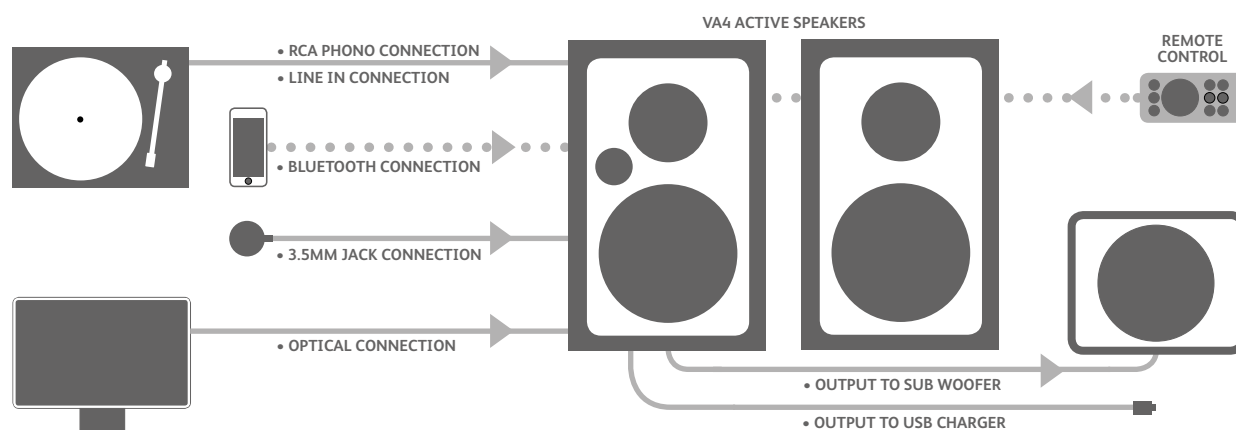

CONNECTIVITY

SPECIFICATIONS

SIZE H 220mm W 140mm D 170mm (each speaker)

WEIGHT 5.6kg (pair)

TWEETER 2 x 1"

DRIVER 2 x 4"

NOMINAL IMP/SENSITIVITY 4ohm/85±2dB

MAX POWER 2 x 40W @ THD=10%

FREQUENCY RESPONSE 20Hz-20KHz @ ±3dB

AMPLIFIER TYPE Class D

PHONO INPUT RCA (Phono)

DIGITAL INPUT Optical x 1

WIRELESS INPUT Bluetooth (Ver 4.0)

LINE INPUT AUX1 (RCA jack x 1)

AUX2 (3.5mm jack x 1)

SUBWOOFER OUT 20-220HZ @ ±3dB

AUTO OFF No Signal 60 minute into Standby

POWER SUPPLY Input: AC100 - 240V/50 - 60Hz

USB CHARGE Output: DC5V/1A

STANDBY POWER CONSUMPTION <0.5W

POWER ON/OFF Yes

REMOTE CONTROL

VOLUME CONTROL Increase and reduce

AUDIO SOURCE SELECT RCA IN / 3.5mm IN / OPT IN / Bluetooth

BLUETOOTH CONTROL PLAY/PAUSE, PREVIOUS, NEXT, PAIRING

KEY FUNCTION Standby, Tone-reset, Tone, Bluetooth

rothaudio.co.uk

Product support email support@rothaudio.co.uk or telephone helpline **0800 999 3437**

[facebook.com/www.rothaudio.co.uk](https://www.facebook.com/www.rothaudio.co.uk)

twitter.com/rothaudio

Roth